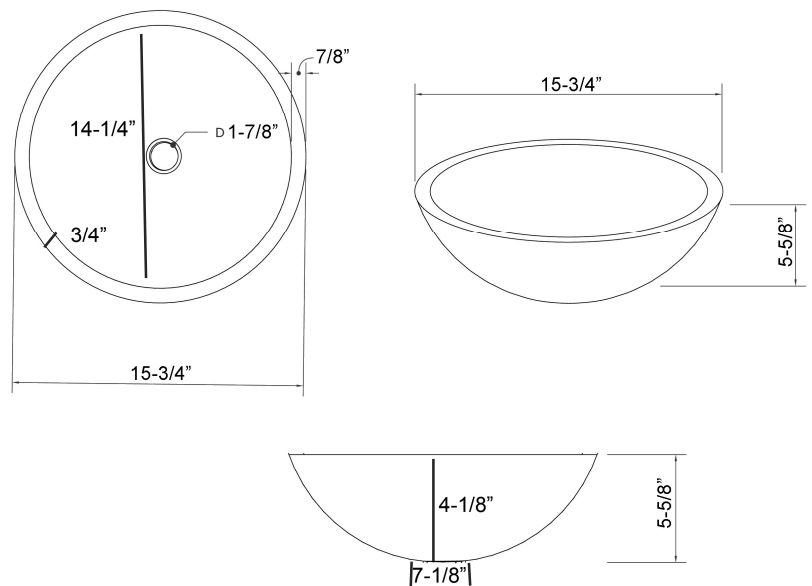

CORDELL LARGE ROUND VESSEL

Cat. No
5-311

Dusk Gray

Top Diameter: 15-⁷/₈"
Bottom Diameter: 7-¹/₈"
Above counter height: 5-⁵/₈"

Features:

- ▶ Seamless concrete construction
- ▶ Above counter basin
- ▶ Mold casted basin is finished by hand
- ▶ No faucet holes
- ▶ 3 Layer coating provides waterproof basin that guards against cracking or scratching
- ▶ ³/₄" Rim
- ▶ No overflow
- ▶ Available in 3 colors
- ▶ To be used with Grid Drain # 5601 or Umbrella Drain #UD701 (Not included)

Colors:

CGC Copper Green
CDG Dusk Gray
VBC Vintage Brown

Vintage Brown

Copper Green

Interior Dimensions:

Interior Diameter: 14-¹/₄"
Basin Depth: 4-¹/₈"

Dimensions of fixture are nominal and may vary slightly. Dimensions and specifications subject to change without notice.